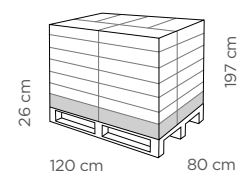

Dimensioni articolo	Product dimensions	39x20x33 cm
Peso articolo	Product weight	0,5 kg
Capacità	Capacity	28 L
Pezzi per cartone	Pcs per carton	6
Dimensioni cartone	Carton dimensions	40x35x26 cm
Peso lordo cartone	Carton gross weight	3,3 kg
Volume cartone	Carton volume	0,036 m³

Cartoni per pallet	Cartons per pallet	42
Pezzi per pallet	Pcs per pallet	252
Dimensioni pallet	Pallet dimensions	80x120x197 cm
Peso lordo pallet	Pallet gross weight	159 kg
Cartoni per strato	Cartons per layer	6
Altezza strato	Height of layer	26 cm
Numero strati	Number of layers	7
Pezzi per bilico	Pcs per trailer	8.316