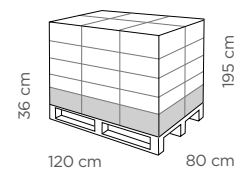

Dimensioni articolo	Product dimensions	40,5x19x28 cm
Peso articolo	Product weight	0,38 kg
Capacità	Capacity	24 L
Pezzi per cartone	Pcs per carton	10
Dimensioni cartone	Carton dimensions	42x32x36 cm
Peso lordo cartone	Carton gross weight	4,4 kg
Volume cartone	Carton volume	0,048 m³

Cartoni per pallet	Cartons per pallet	30
Pezzi per pallet	Pcs per pallet	300
Dimensioni pallet	Pallet dimensions	80x120x195 cm
Peso lordo pallet	Pallet gross weight	152 kg
Cartoni per strato	Cartons per layer	6
Altezza strato	Height of layer	36 cm
Numero strati	Number of layers	5
Pezzi per bilico	Pcs per trailer	9.900