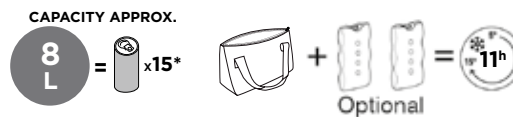

Cartoni per pallet	Cartons per pallet	20
Pezzi per pallet	Pcs per pallet	120
Dimensioni pallet	Pallet dimensions	80x120x180 cm
Peso lordo pallet	Pallet gross weight	123 kg
Cartoni per strato	Cartons per layer	4
Altezza strato	Height of layer	33 cm
Numero strati	Number of layers	5
Pezzi per bilico	Pcs per trailer	3.960